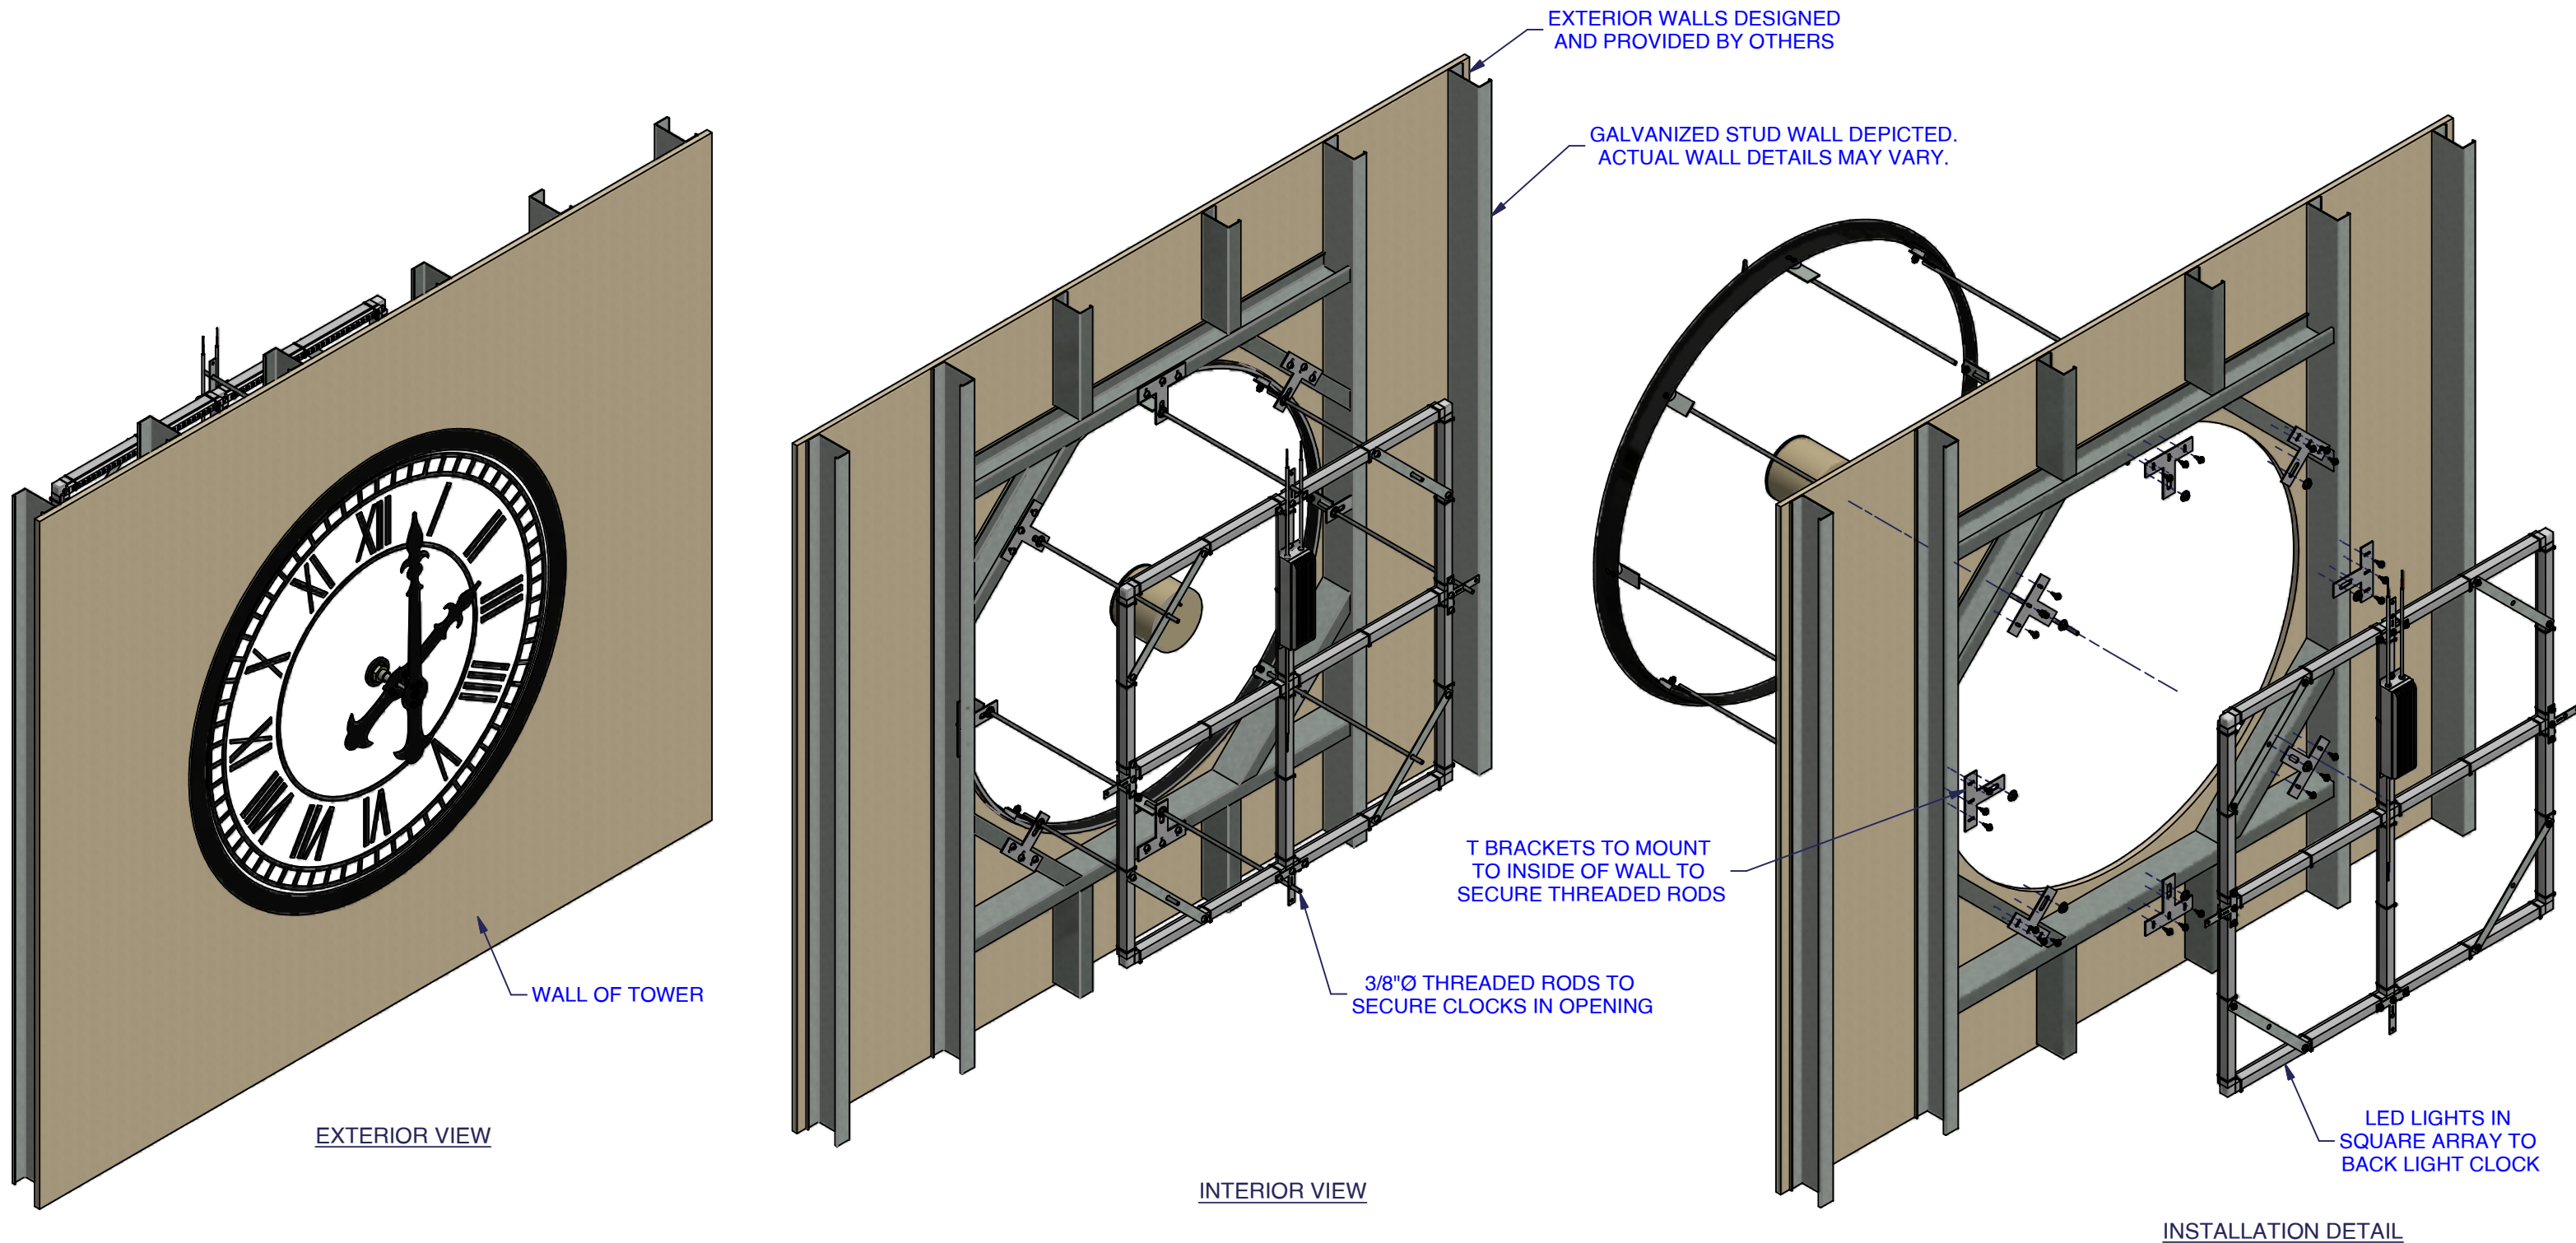

TRADITIONAL BACKLIT CLOCK DRAWING EXAMPLE

NOTES:
THIS IS AN EXAMPLE DRAWING OF A TRADITIONAL BACKLIT TOWER CLOCK: PLEASE REVIEW FOR MOUNTING METHOD INFORMATION ONLY.

NO.	DATE	BY	REVISION

SALES@TOWERCLOCKSUSA.COM
1-843-822-8145

DATE:	4/1/2019
DRAWN BY:	Drew Hawk
DRAWING:	TC DRAWING2
SHEET NO.:	1 OF 1