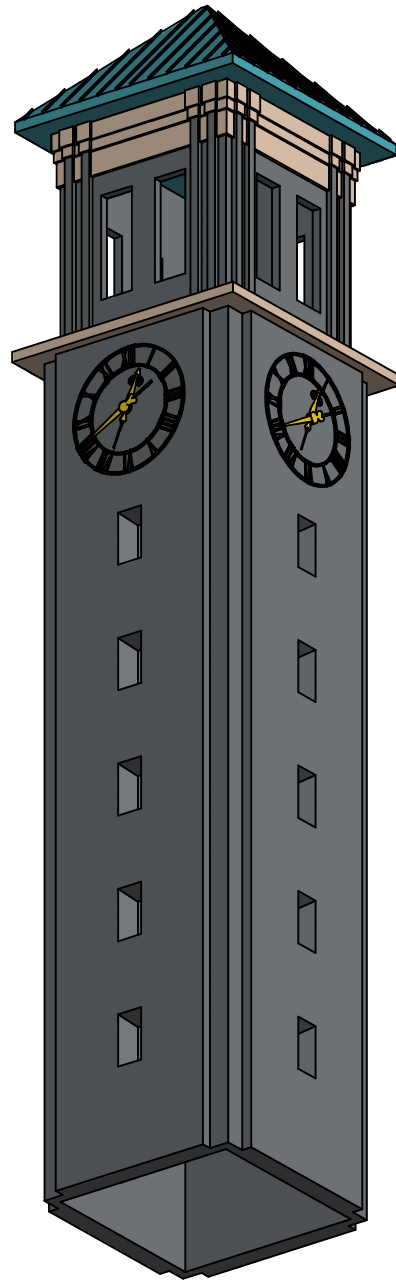

SKELETON CLOCK EXAMPLE DRAWING

TYPICAL TOWER CLOCK INSTALLED