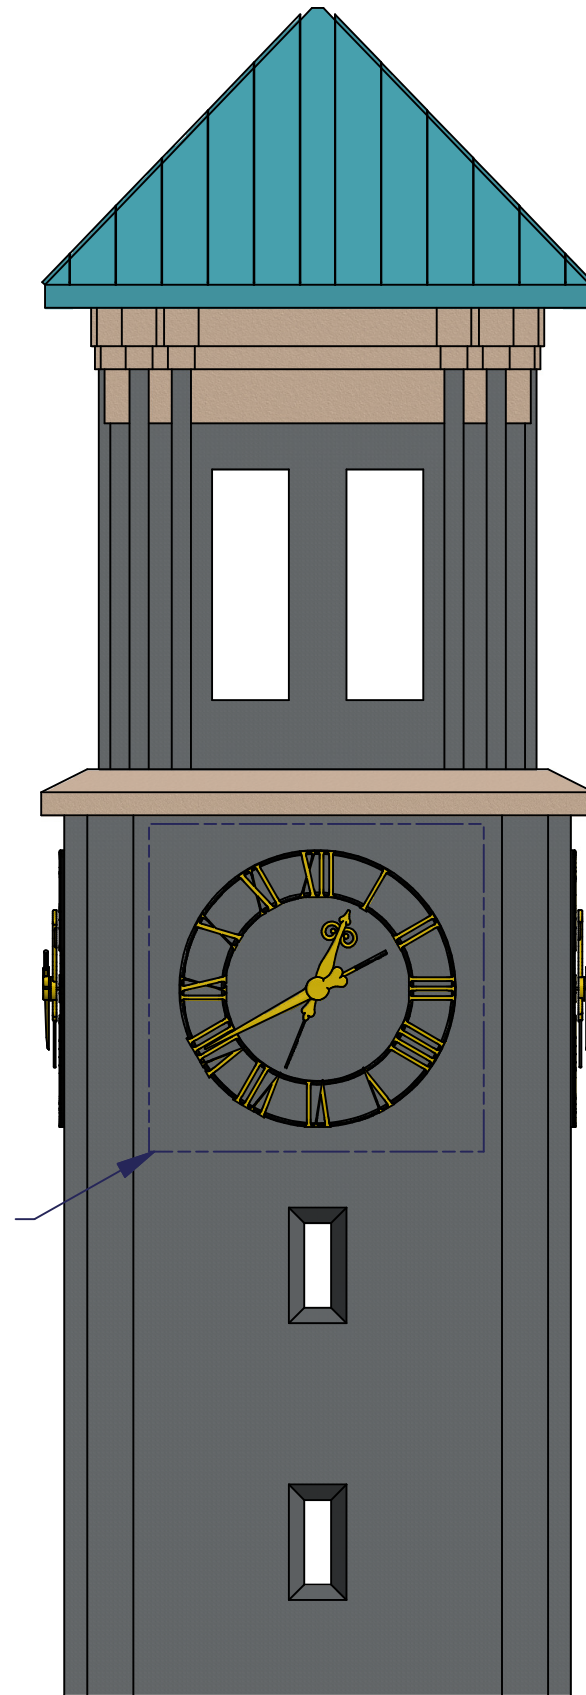

SKELETON CLOCK EXAMPLE DRAWING

TYPICAL TOWER CLOCK INSTALLED