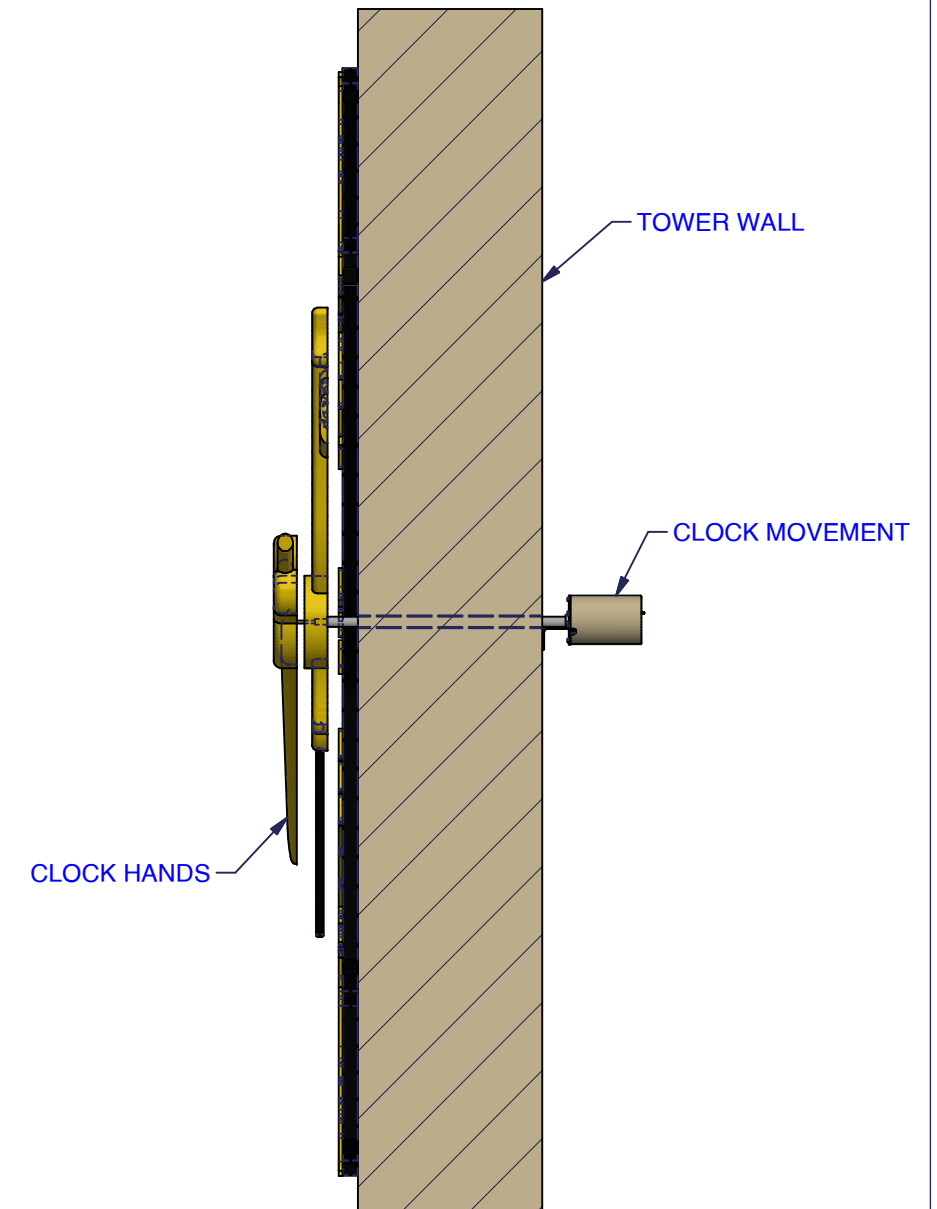

SECTION B-B

NO.	DATE	BY	REVISION

SALES@TOWERCLOCKSUSA.COM
1-843-822-8145

DATE:	4/4/2019
DRAWN BY:	Drew Hawk
DRAWING:	TC DRAWING5
SHEET NO.:	1 OF 1