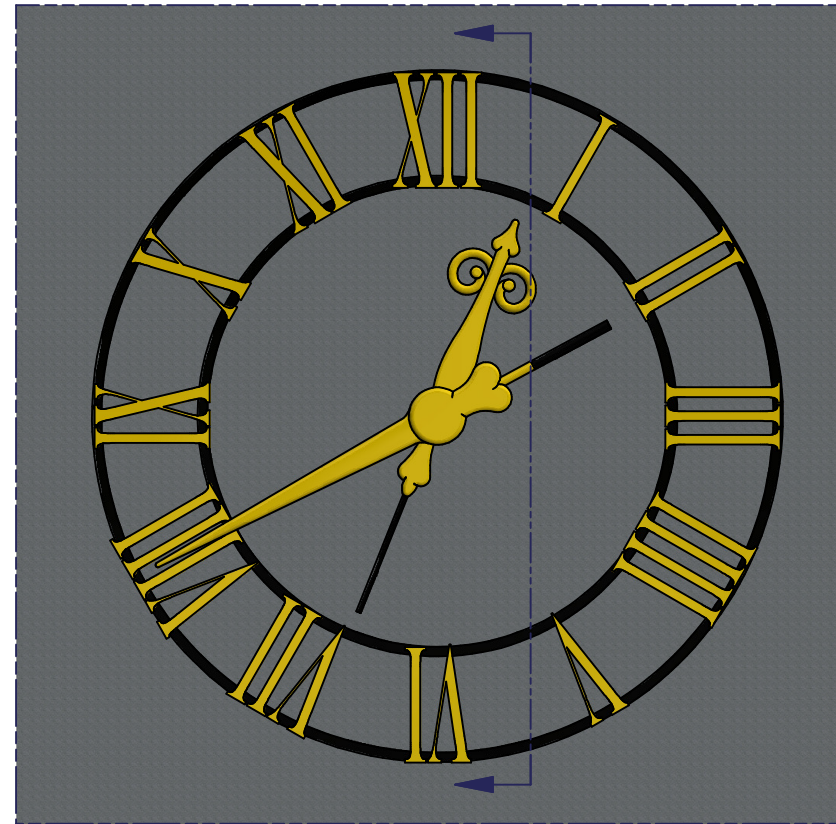

SKELETON CLOCK EXAMPLE DRAWING

DETAIL A

NO.	DATE	BY	REVISION

SALES@TOWERCLOCKSUSA.COM
1-843-822-8145

DATE:	4/4/2019
DRAWN BY:	Drew Hawk
DRAWING:	TC DRAWING5
SHEET NO.:	1 OF 1