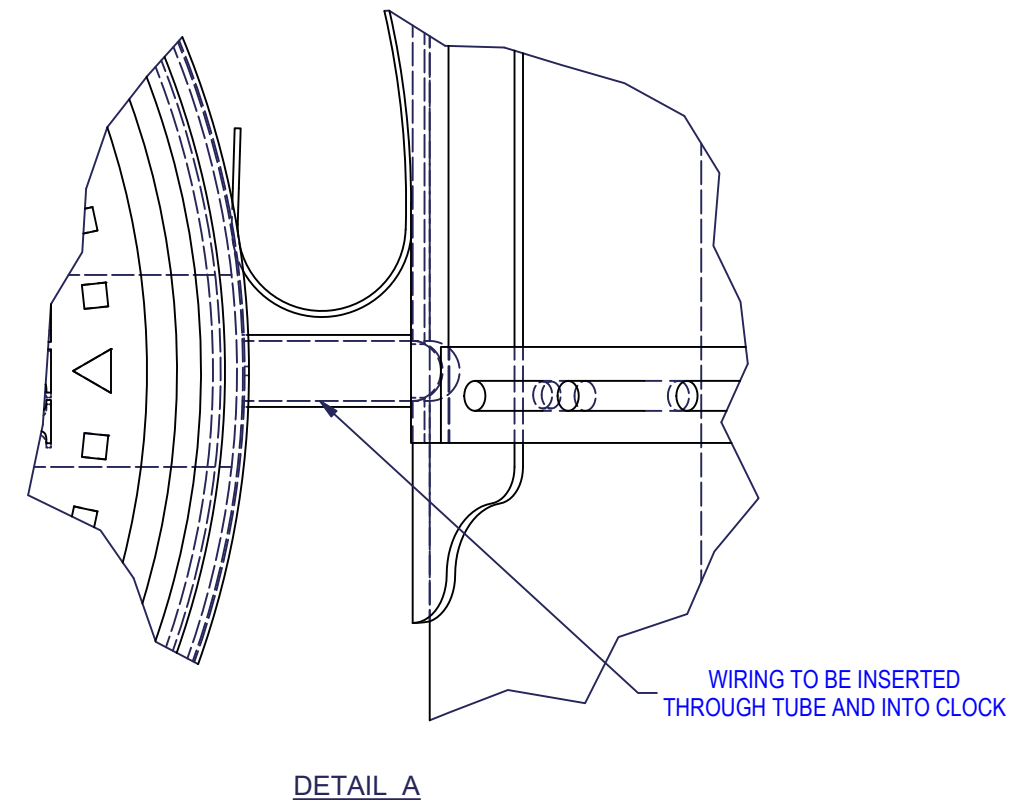

NO.	DATE	BY	REVISION

ART CITY INN
SPRINGVILLE, UT

Bracket Clock with Bell and Cuckoo Bird

DATE:	12/30/2022
DRAWN BY:	Gavin Sikorski
DRAWING:	10513 - APP
SHEET NO.:	2 OF 5