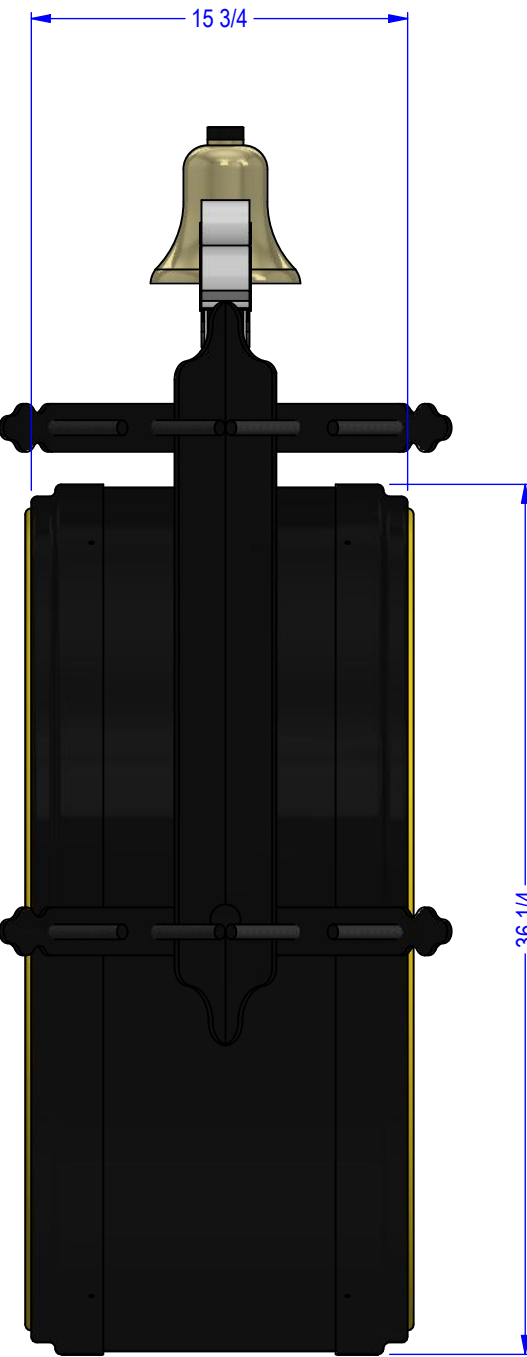

ESTIMATED WEIGHT: 85 LBS

APPROVAL DRAWINGS:
Please review all shop drawing details; approval indicates acceptance of project design and authorization to proceed with fabrication as presented. Any changes after approval may require a change order.

Approved by: _____

Date: /   /

NO.	DATE	BY	REVISION

**ART CITY INN
SPRINGVILLE, UT**

Bracket Clock with Bell and Cuckoo Bird

DATE:	12/30/2022
DRAWN BY:	Gavin Sikorski
DRAWING:	10513 - APP
SHEET NO.:	1 OF 5