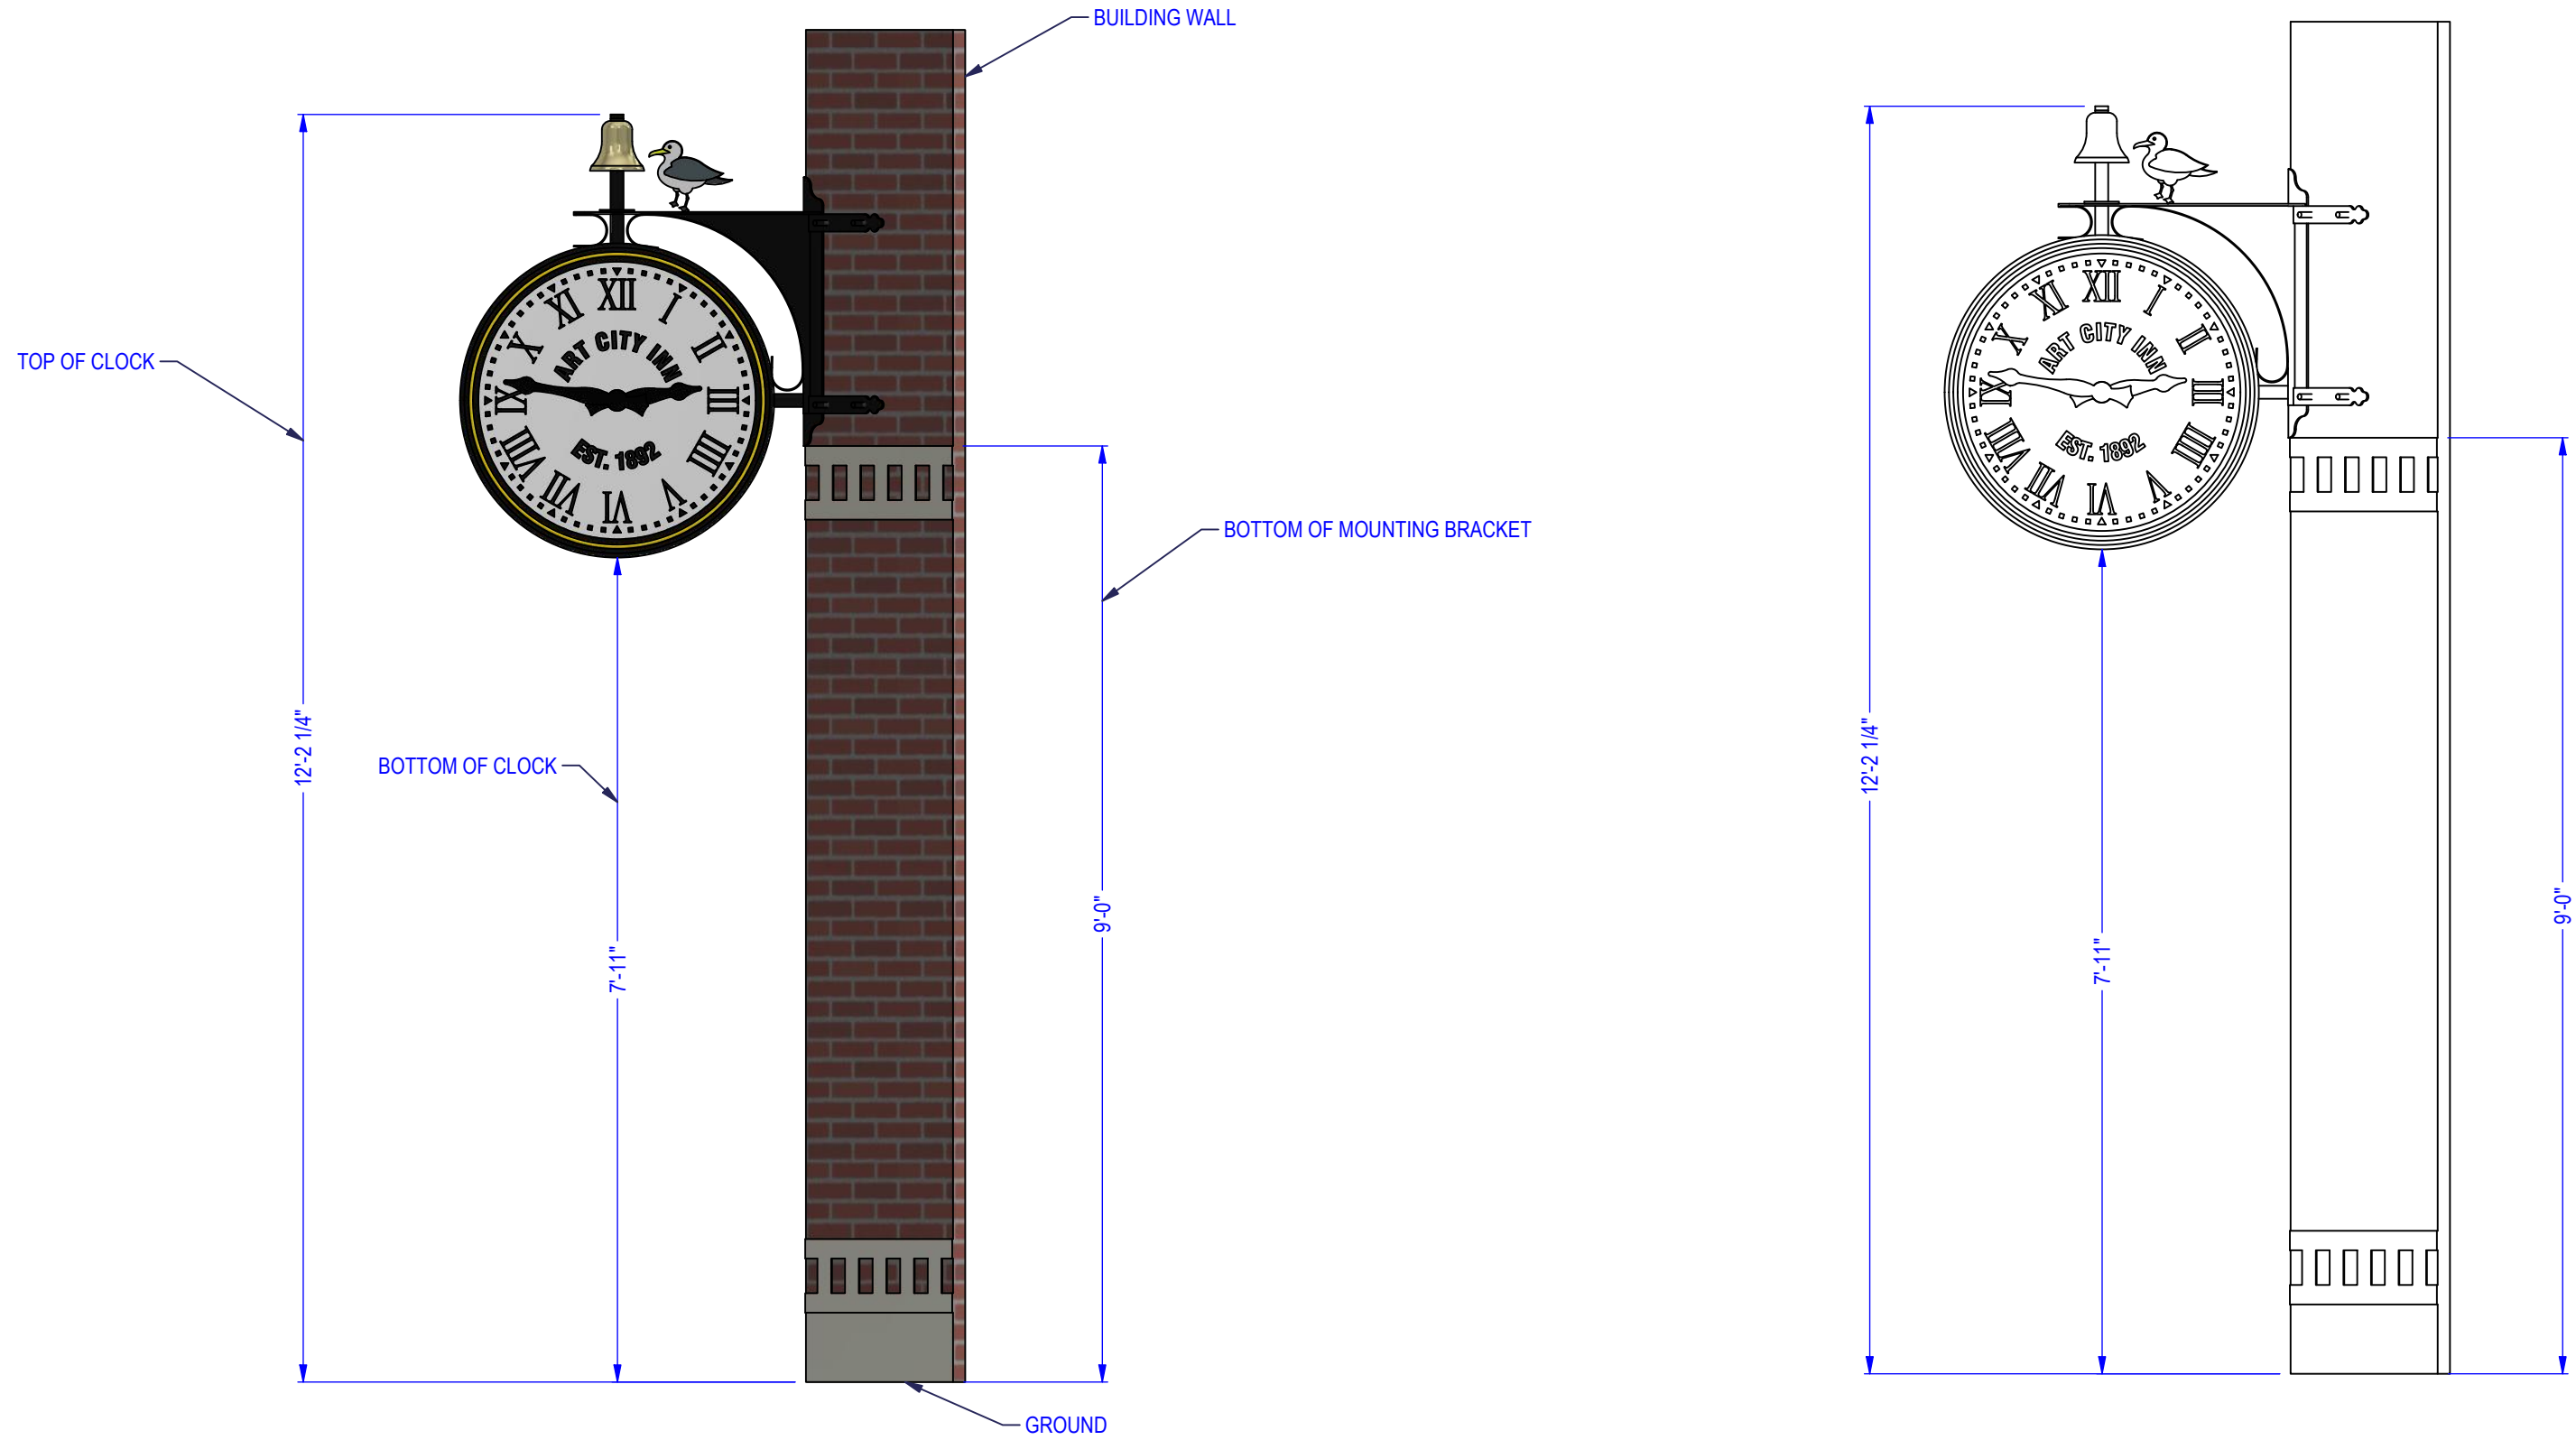

CLOCK ELEVATION

NO.	DATE	BY	REVISION

ART CITY INN
SPRINGVILLE, UT

Bracket Clock with Bell and Cuckoo Bird

DATE:	12/30/2022
DRAWN BY:	Gavin Sikorski
DRAWING:	10513 - APP
SHEET NO.:	4 OF 5