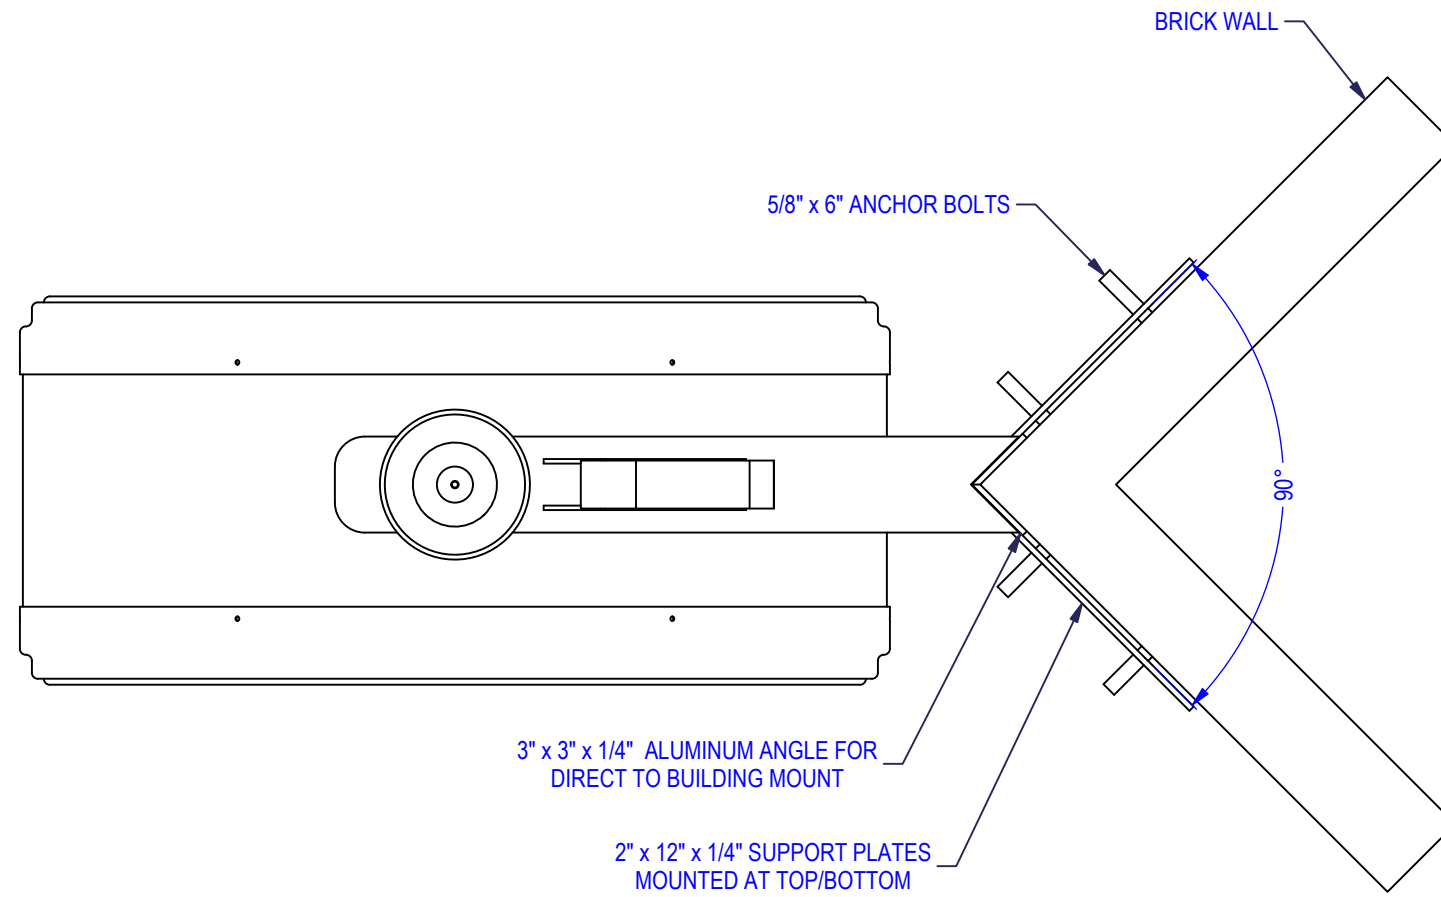

CLOCK MOUNTING BRACKET

NO.	DATE	BY	REVISION

ART CITY INN
SPRINGVILLE, UT

Bracket Clock with Bell and Cuckoo Bird

DATE:	12/30/2022
DRAWN BY:	Gavin Sikorski
DRAWING:	10513 - APP
SHEET NO.:	3 OF 5