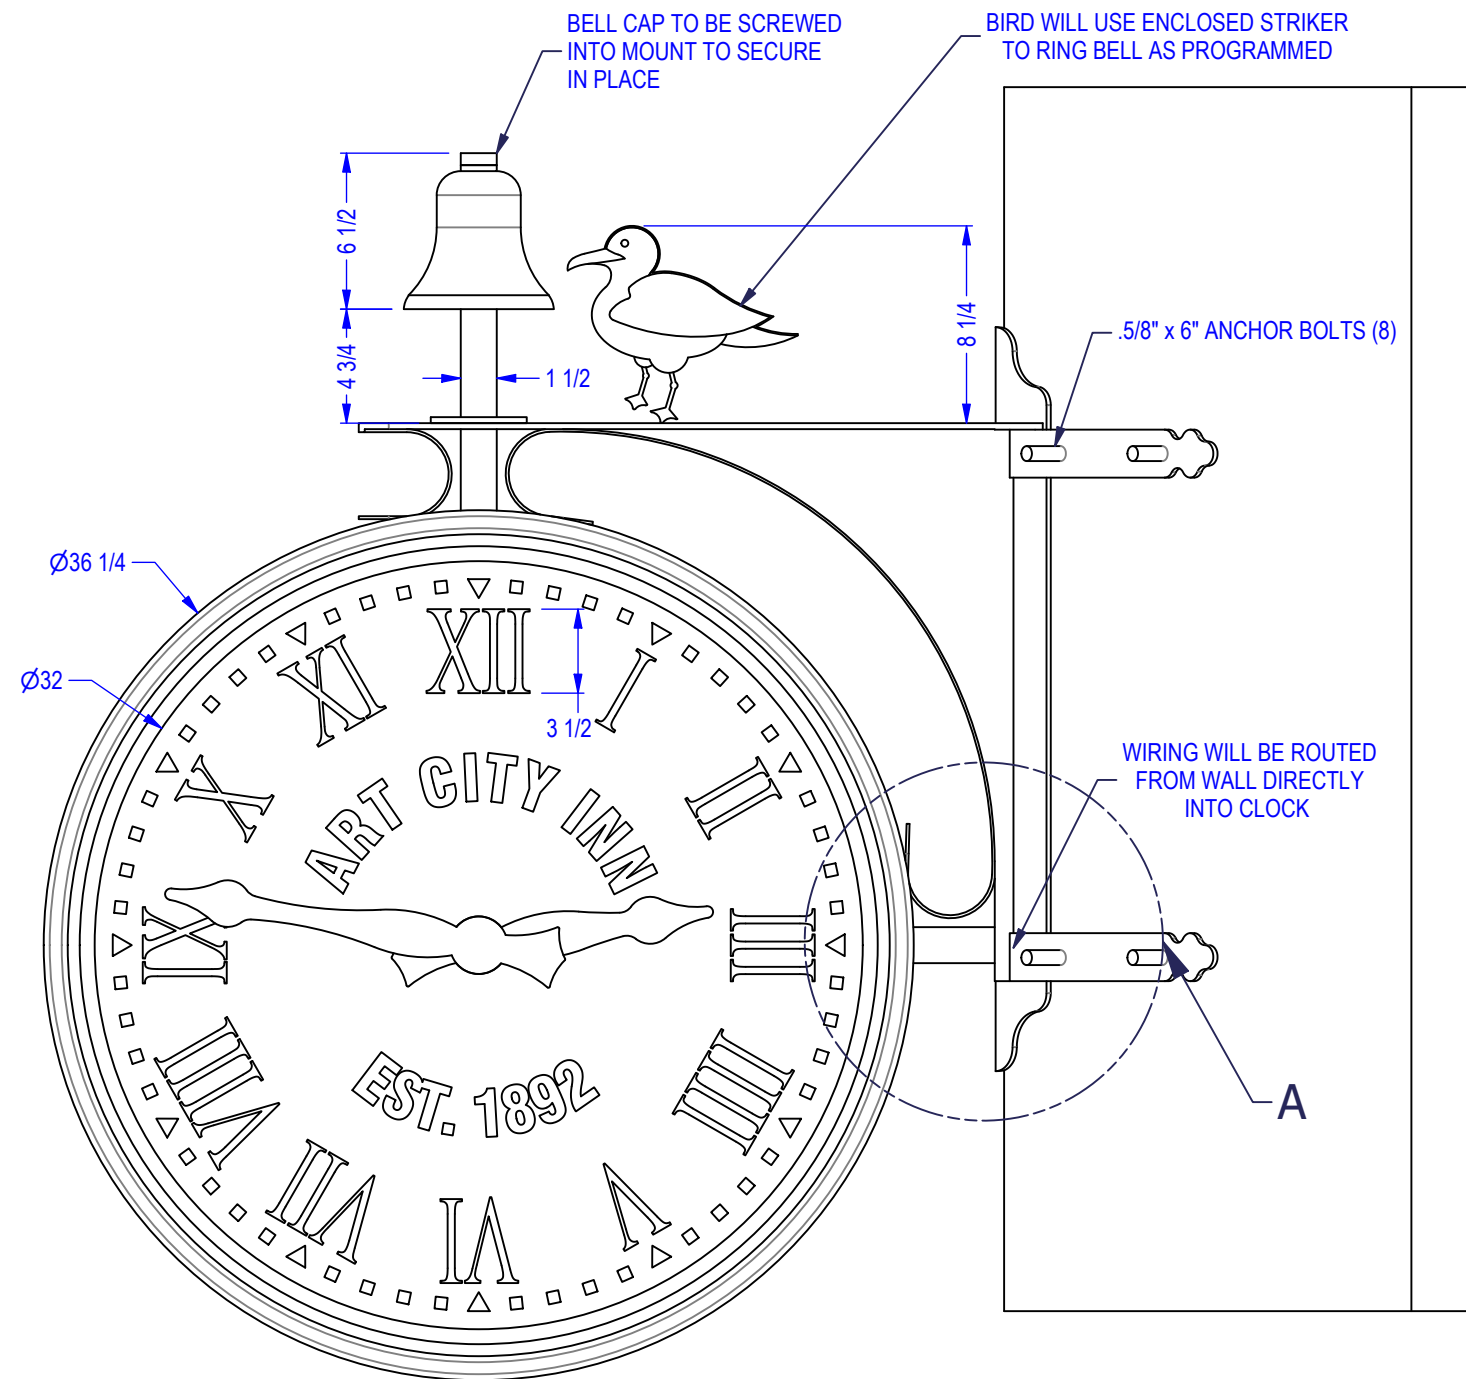

NO.	DATE	BY	REVISION

ART CITY INN
SPRINGVILLE, UT

Bracket Clock with Bell and Cuckoo Bird

DATE:	12/30/2022
DRAWN BY:	Gavin Sikorski
DRAWING:	10513 - APP
SHEET NO.:	2 OF 5