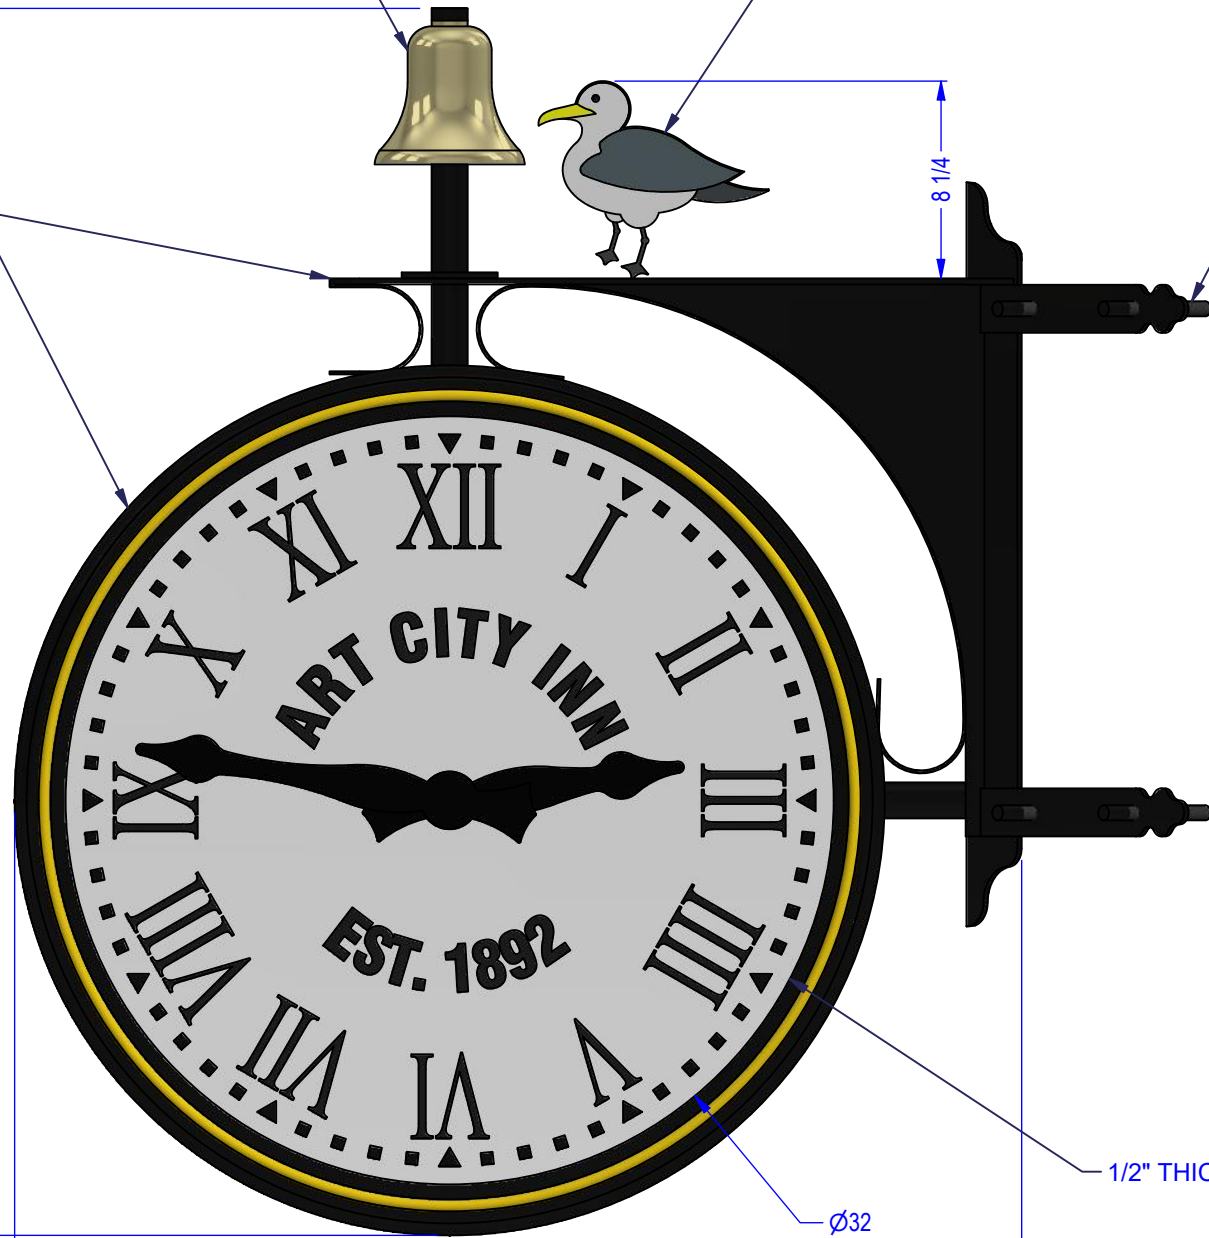

STATIONARY BELL MOUNTED TO BRACKET

BIRD WILL STRIKE BELL HOURLY

ALL ALUMINUM CANISTER AND BRACKET - PAINTED BLACK

5/8" x 6" STEEL ANCHOR BOLTS (8)

51 1/8

8 1/4

1/2" THICK WHITE ACRYLIC FACES

Ø32

42